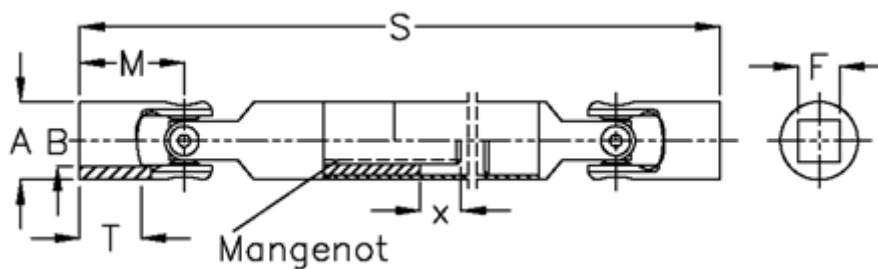

Article number: 076631042

Description: Slip shaft 0.663.104.002 needle bearing
S=505 X=100 Square 32H9

Measures

A	= 63
F	= 32
Longitudinal ribs	= 6x36x42
M	= 83
MD max N m	= 250
s	= 505
T	= 50
x	= 100